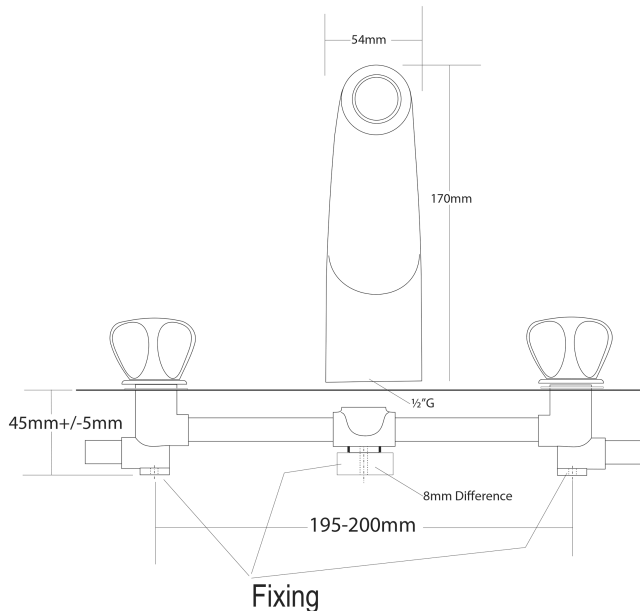

65°C

PLUMBING CONNECTION

15mm

SPOUT REACH

155mm

CERTIFICATION

WaterMark Certified

Voda Plumbingware products are in full compliance with the requirements as set out in the New Zealand Building Code: