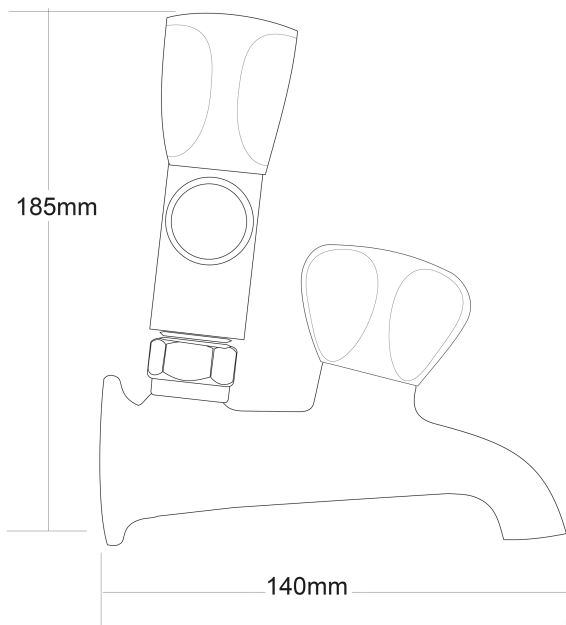

# Proline Laundry Taps Combo

PRODUCT CODE	<b>VPLN600</b>
COLOUR/FINISHES	Chrome
FEATURES	Brass construction
HEADWORKS	Half Turn Standard
PRESSURE TYPE	All Pressures
MINIMUM PRESSURE	17kPa
MAXIMUM PRESSURE	500kPa (As per NZ Building Code AS/NZ 3500.1)
WELS RATING - MAINS PRESSURE	0 Star (16+L/min)
WELS RATING - LOW PRESSURE	2 Star (11.5L/min)
CARTRIDGE/HEADWORKS	European Headworks
MAXIMUM TEMPERATURE	65°C
PLUMBING CONNECTION	15mm
CERTIFICATION	WaterMark Certified