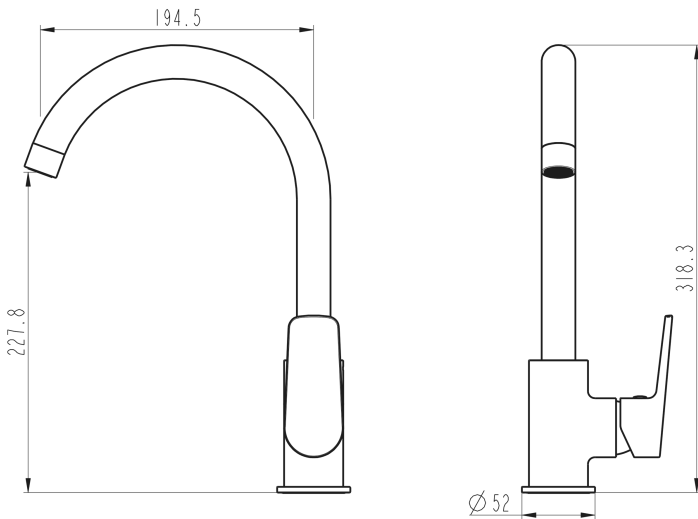

Soul Gooseneck Sink Mixer

PRODUCT CODE	VSU010
COLOUR/FINISHES	Chrome
FEATURES	Swivel spout
PRESSURE TYPE	Mains Pressure only
MINIMUM PRESSURE	150kPa
MAXIMUM PRESSURE	500kPa (As per NZ Building Code AS/NZ 3500.1)
WELS RATING - MAINS PRESSURE	3 Star (8L/min)
MAXIMUM TEMPERATURE	65°C
PLUMBING CONNECTION	15mm
BENCH HOLE SIZE	35mm
SPOUT REACH	194.5mm
REPLACEMENT PART/S	Cartridge – VDAPT24 35mm Flatbase

Voda Plumbingware products are in full compliance with the requirements as set out in the New Zealand Building Code:

www.vodaplumbingware.co.nz/building-code-clauses/

This product is not subject to a warning or ban under section 26 of the Building Act 2004.

Specifications and dimensions correct at time of publication however are subject to change without notice.

Please refer to physical product prior to installation.

Installation instructions for this product are available from the product page on vodaplumbingware.co.nz