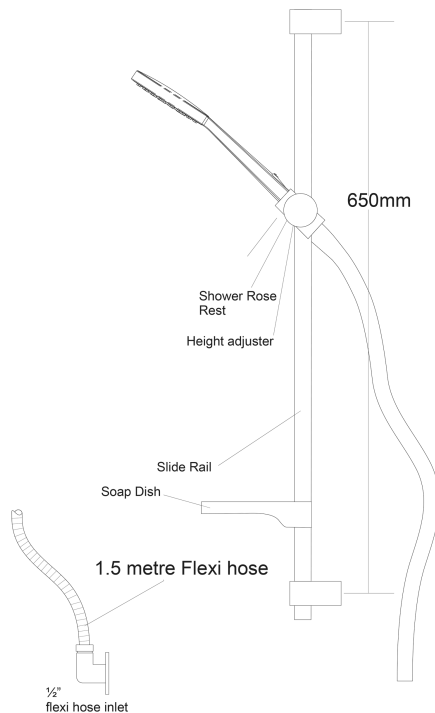

Soul Slide Shower – 1 Function

PRODUCT CODE

VSU040

COLOUR/FINISHES

Chrome

FEATURES

Adjustable Lower Bracket – Max 680mm

PRESSURE TYPE

WELS RATING - LOW

2 Star (11L/min)

PRESSURE

MAXIMUM TEMPERATURE

65°C

PLUMBING CONNECTION

15mm

Voda Plumbingware products are in full compliance with the requirements as set out in the New Zealand Building Code: