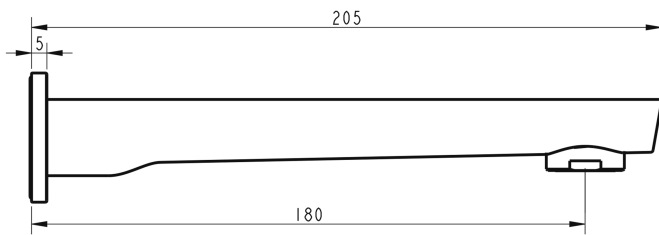

Soul Bath Spout

PRODUCT CODE

VSU050

COLOUR/FINISHES

Chrome

PRESSURE TYPE

Mains Pressure only

MINIMUM PRESSURE

150kPa

MAXIMUM PRESSURE

500kPa (As per NZ Building Code AS/NZ 3500.1)

MAXIMUM TEMPERATURE

65°C

PLUMBING CONNECTION

15mm

SPOUT REACH

180mm

Voda Plumbingware products are in full compliance with the requirements as set out in the New Zealand Building Code:

www.vodaplumbingware.co.nz/building-code-clauses/

This product is not subject to a warning or ban under section 26 of the Building Act 2004.