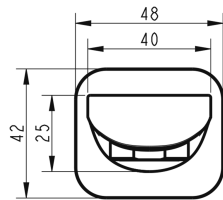

Voda Plumbingware products are in full compliance with the requirements as set out in the New Zealand Building Code:

www.vodaplumbingware.co.nz/building-code-clauses/

This product is not subject to a warning or ban under section 26 of the Building Act 2004.

Specifications and dimensions correct at time of publication however are subject to change without notice.

Please refer to physical product prior to installation.

Installation instructions for this product are available from the product page on vodaplumbingware.co.nz