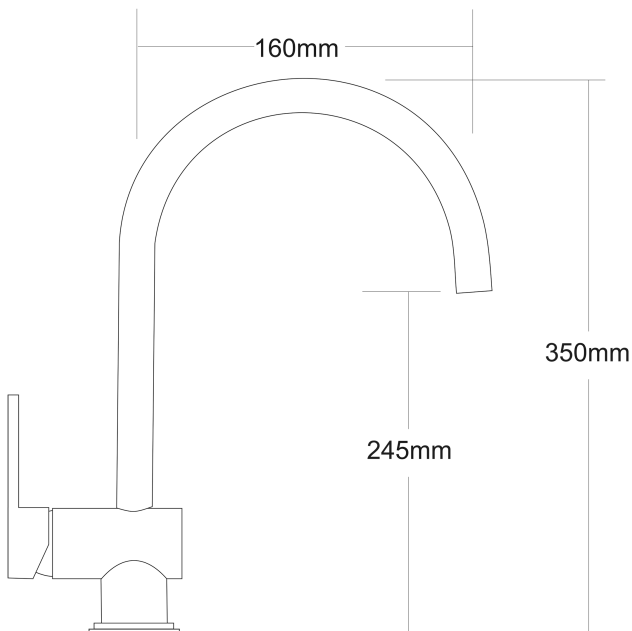

Voda High Rise Gooseneck Sink Mixer

PRODUCT CODE	VFC010
COLOUR/FINISHES	Chrome
FEATURES	Swivel spout
PRESSURE TYPE	All Pressures
MINIMUM PRESSURE	17kPa
MAXIMUM PRESSURE	500kPa (As per NZ Building Code AS/NZ 3500.1)
WELS RATING - MAINS PRESSURE	3 Star (8.5L/min)
WELS RATING - LOW PRESSURE	2 Star (10L/min)
CARTRIDGE/HEADWORKS	HiFlo Cartridge
MAXIMUM TEMPERATURE	65°C
PLUMBING CONNECTION	15mm
SPOUT REACH	160mm

Specifications and dimensions correct at time of publication however are subject to change without notice.

Please refer to physical product prior to installation.

Installation instructions for this product are available from the product page on vodaplumbingware.co.nz