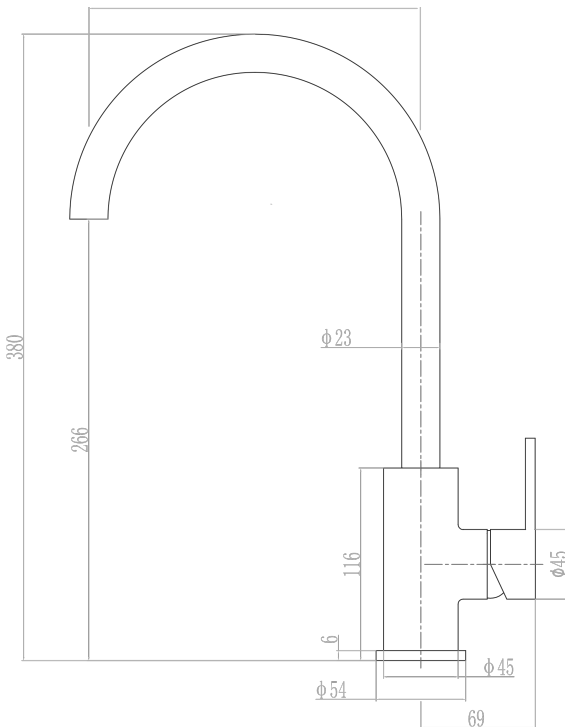

Stainless Gooseneck Sink Mixer - Cold Start

PRODUCT CODE	VSS014
COLOUR/FINISHES	Brushed Stainless (304)
FEATURES	ColdStart Technology Swivel spout
PRESSURE TYPE	All Pressures
MINIMUM PRESSURE	35kPa
MAXIMUM PRESSURE	500kPa (As per NZ Building Code AS/NZ 3500.1)
WELS RATING - MAINS PRESSURE	5 Star (6L/min)
WELS RATING - LOW PRESSURE	4 Star (6.5L/min)
CARTRIDGE/HEADWORKS	European Ceramic Cartridge
MAXIMUM TEMPERATURE	65°C
PLUMBING CONNECTION	15mm
SPOUT REACH	200mm
BENCH HOLE SIZE	35mm

Voda Plumbingware products are in full compliance with the requirements as set out in the New Zealand Building Code:

www.vodaplumbingware.co.nz/building-code-clauses/

This product is not subject to a warning or ban under section 26 of the Building Act 2004.

Specifications and dimensions correct at time of publication however are subject to change without notice.

Please refer to physical product prior to installation.

Installation instructions for this product are available from the product page on vodaplumbingware.co.nz