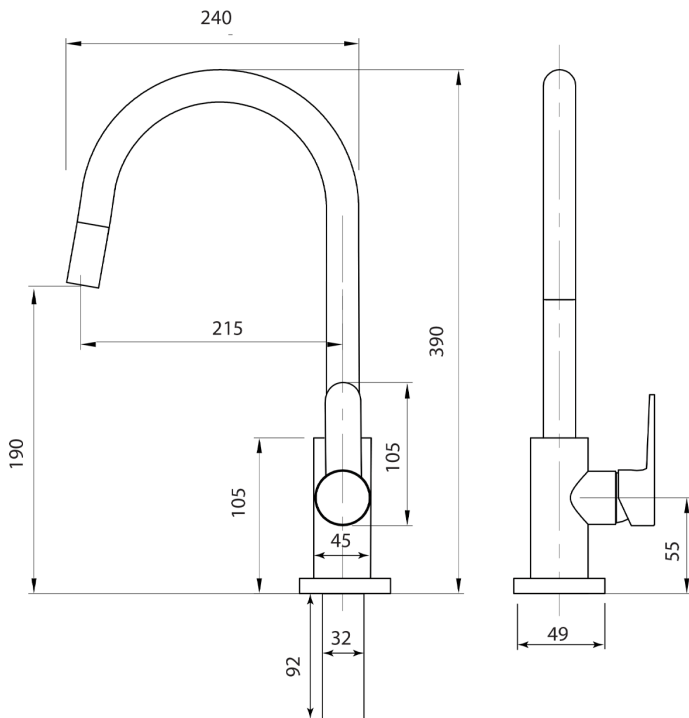

CARTRIDGE/HEADWORKS

European Ceramic Cartridge

MAXIMUM TEMPERATURE

65°C

PLUMBING CONNECTION

15mm

SPOUT REACH

220mm

PULLOUT HOSE LENGTH

+300mm

BENCH HOLE SIZE

35mm

Voda Plumbingware products are in full compliance with the requirements as set out in the New Zealand Building Code:

www.vodaplumbingware.co.nz/building-code-clauses/