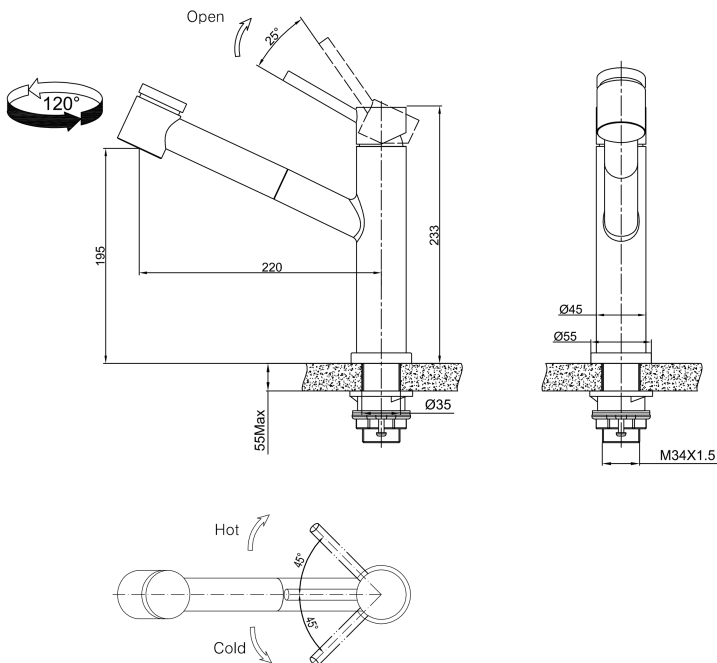

European Ceramic Cartridge

MAXIMUM TEMPERATURE

65°C

PLUMBING CONNECTION

15mm

SPOUT REACH

220mm

PULLOUT HOSE LENGTH

600mm

Voda Plumbingware products are in full compliance with the requirements as set out in the New Zealand Building Code:

www.vodaplumbingware.co.nz/building-code-clauses/

This product is not subject to a warning or ban under section 26 of the Building Act 2004.

Specifications and dimensions correct at time of publication however are subject to change without notice.

Please refer to physical product prior to installation.

Installation instructions for this product are available from the product page on vodaplumbingware.co.nz