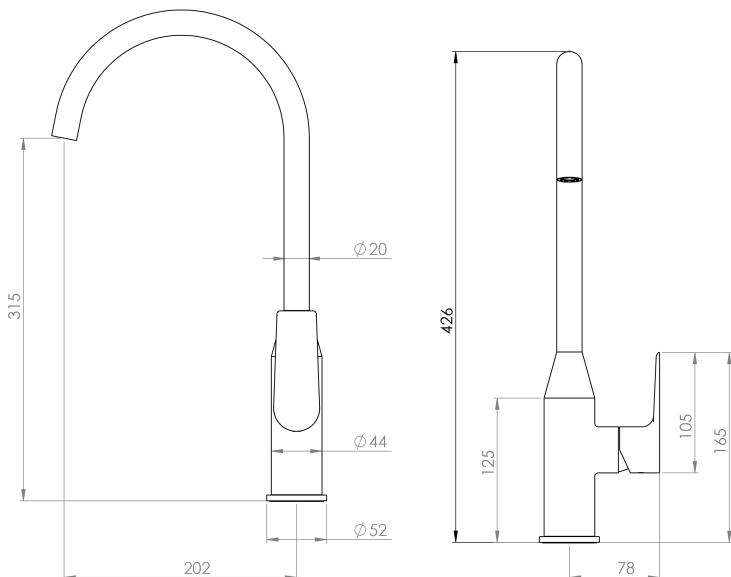

WELS RATING - LOW PRESSURE

4 Star (6.0L/min)

CARTRIDGE/HEADWORKS

European Ceramic Cartridge

MAXIMUM TEMPERATURE

65°C

PLUMBING CONNECTION

15mm

SPOUT REACH

200mm

COLLECTION

OLYMPIA

Voda Plumbingware products are in full compliance with the requirements as set out in the New Zealand Building Code:

www.vodaplumbingware.co.nz/building-code-clauses/

This product is not subject to a warning or ban under section 26 of the Building Act 2004.

Specifications and dimensions correct at time of publication however are subject to change without notice.

Please refer to physical product prior to installation.

Installation instructions for this product are available from the product page on vodaplumbingware.co.nz