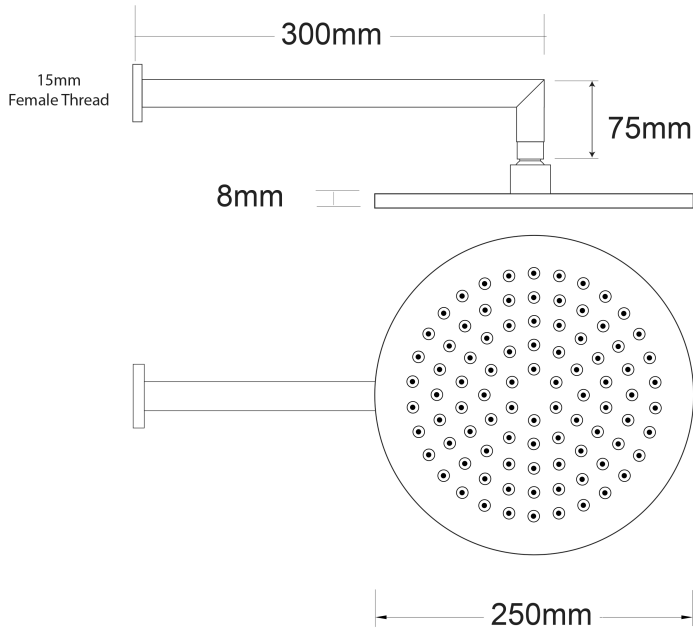

Voda Shower Drencher (Round) – Wall Mount

PRODUCT CODE

VECL81RW

COLOUR/FINISHES

Chrome
Brushed Gunmetal (PVD)
Matte Black
Brushed Copper (PVD)
Brushed Nickel (PVD)
Brushed Brass (PVD)

FEATURES

Adjustable angle Drencher head

DRENCHER DIMENSIONS

250mm Diameter

ARM LENGTH

300mm

PRESSURE TYPE

All Pressures

MINIMUM PRESSURE

35kPa

MAXIMUM TEMPERATURE

65°C

PLUMBING CONNECTION

15mm

Voda Plumbingware products are in full compliance with the requirements as set out in the New Zealand Building Code:

www.vodaplumbingware.co.nz/building-code-clauses/