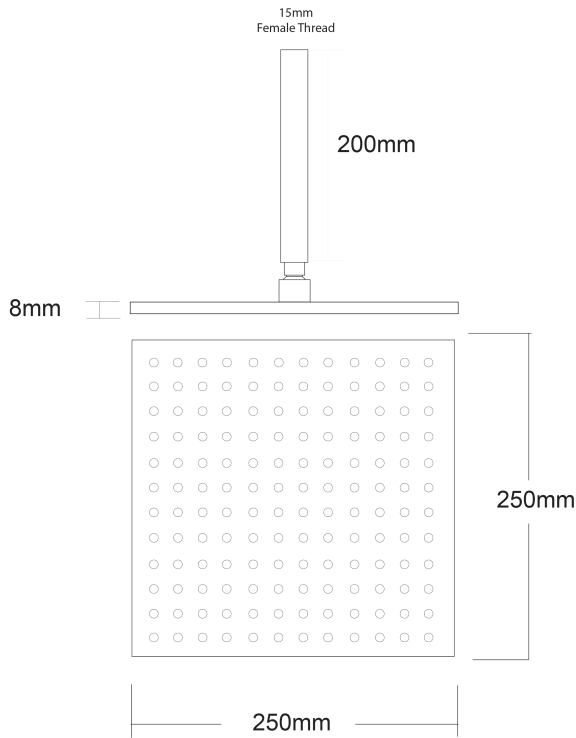

Voda Shower Drencher (Square) – Ceiling Mount

PRODUCT CODE	VECL81SC
COLOUR/FINISHES	Chrome Brushed Gunmetal (PVD) Matte Black Brushed Copper (PVD) Brushed Nickel (PVD) Brushed Brass (PVD)
DRENCHER DIMENSIONS	250 x 250mm
ARM LENGTH	200mm
FEATURES	Adjustable angle Drencher head
PRESSURE TYPE	Mains Pressure only
MINIMUM PRESSURE	150kPa
WELS RATING - MAINS PRESSURE	3 Star (6.5L/min)
MAXIMUM PRESSURE	500kPa (As per NZ Building Code AS/NZ 3500.1)
MAXIMUM TEMPERATURE	65°C
PLUMBING CONNECTION	15mm

Specifications and dimensions correct at time of publication however are subject to change without notice.

Please refer to physical product prior to installation.

Installation instructions for this product are available from the product page on vodaplumbingware.co.nz