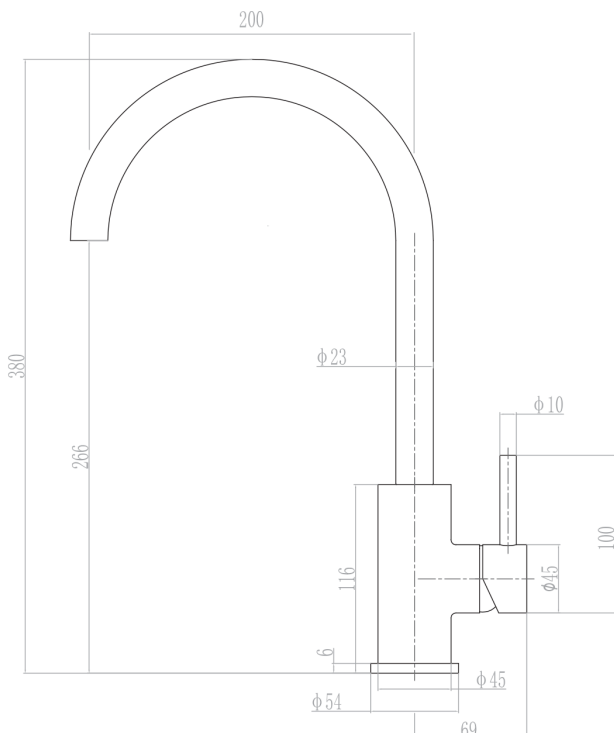

Stainless Gooseneck Minimal Sink Mixer - Cold Start

PRODUCT CODE	VSS016
COLOUR/FINISHES	Brushed Stainless (304)
FEATURES	ColdStart Technology Swivel spout
PRESSURE TYPE	All Pressures
MINIMUM PRESSURE	35kPa
MAXIMUM PRESSURE	500kPa (As per NZ Building Code AS/NZ 3500.1)
WELS RATING - MAINS PRESSURE	5 Star (6L/min)
WELS RATING - LOW PRESSURE	4 Star (6.5L/min)
CARTRIDGE/HEADWORKS	European Ceramic Cartridge
MAXIMUM TEMPERATURE	65°C
PLUMBING CONNECTION	15mm
SPOUT REACH	200mm

Voda Plumbingware products are in full compliance with the requirements as set out in the New Zealand Building Code:

www.vodaplumbingware.co.nz/building-code-clauses/

This product is not subject to a warning or ban under section 26 of the Building Act 2004.

Specifications and dimensions correct at time of publication however are subject to change without notice.

Please refer to physical product prior to installation.

Installation instructions for this product are available from the product page on vodaplumbingware.co.nz