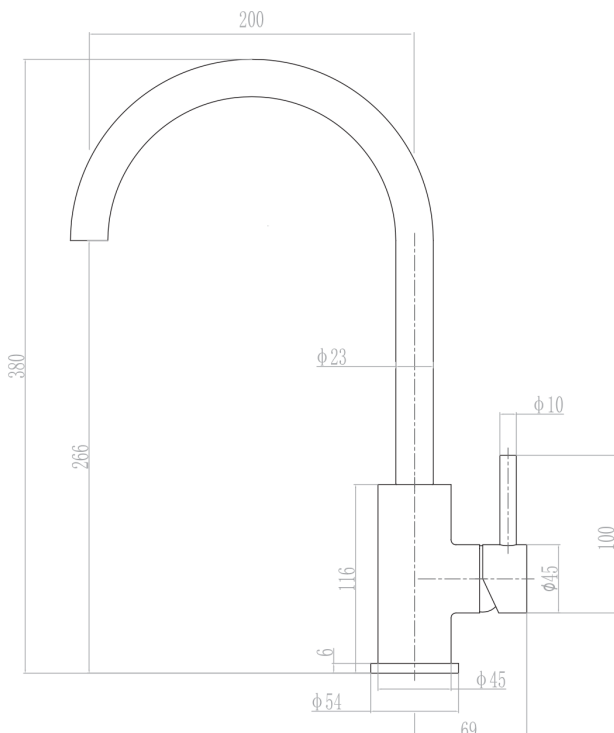

# Stainless Gooseneck Minimal Sink Mixer - Cold Start

PRODUCT CODE	<b>VSS016</b>
COLOUR/FINISHES	Brushed Stainless (304)
FEATURES	ColdStart Technology Swivel spout
PRESSURE TYPE	All Pressures
MINIMUM PRESSURE	35kPa
MAXIMUM PRESSURE	500kPa (As per NZ Building Code AS/NZ 3500.1)
WELS RATING - MAINS PRESSURE	5 Star (6L/min)
WELS RATING - LOW PRESSURE	4 Star (6.5L/min)
CARTRIDGE/HEADWORKS	European Ceramic Cartridge
MAXIMUM TEMPERATURE	65°C
PLUMBING CONNECTION	15mm
SPOUT REACH	200mm

Voda Plumbingware products are in full compliance with the requirements as set out in the New Zealand Building Code:

[www.vodaplumbingware.co.nz/building-code-clauses/](http://www.vodaplumbingware.co.nz/building-code-clauses/)