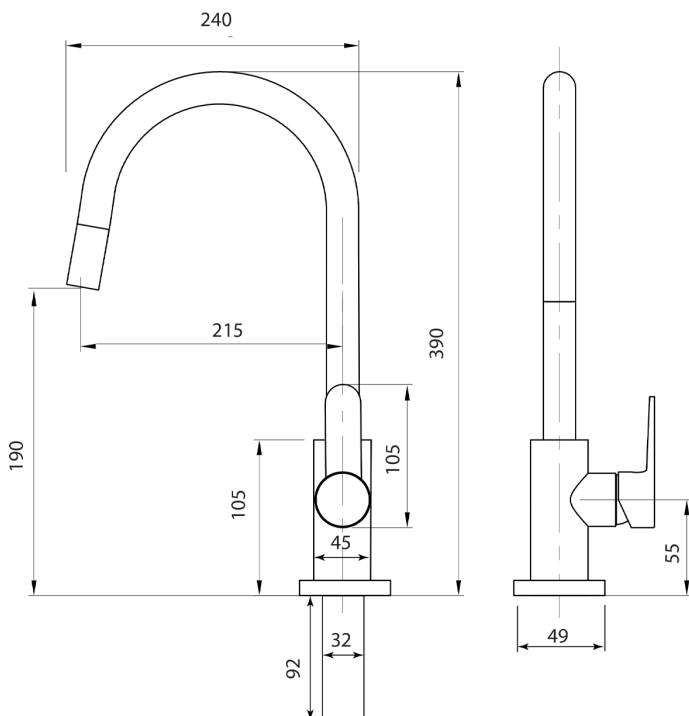

Stainless Gooseneck Minimal Pull Out Sink Mixer - Cold Start

DUAL FUNCTION
HANDPIECE

PRODUCT CODE	VSS015
COLOUR/FINISHES	Brushed Stainless (304)
FEATURES	360 Degree Pull Out Spout ColdStart Technology Swivel spout
PRESSURE TYPE	Mains Pressure only
MINIMUM PRESSURE	150kPa
MAXIMUM PRESSURE	500kPa (As per NZ Building Code AS/NZ 3500.1)
WELS RATING - MAINS PRESSURE	4 Star (6L/min)
CARTRIDGE/HEADWORKS	European Ceramic Cartridge
MAXIMUM TEMPERATURE	65°C
PLUMBING CONNECTION	15mm
SPOUT REACH	220mm
PULLOUT HOSE LENGTH	+300mm
BENCH HOLE SIZE	35mm

Voda Plumbingware products are in full compliance with the requirements as set out in the New Zealand Building Code:

www.vodaplumbingware.co.nz/building-code-clauses/

This product is not subject to a warning or ban under section 26 of the Building Act 2004.

Specifications and dimensions correct at time of publication however are subject to change without notice.

Please refer to physical product prior to installation.

Installation instructions for this product are available from the product page on vodaplumbingware.co.nz