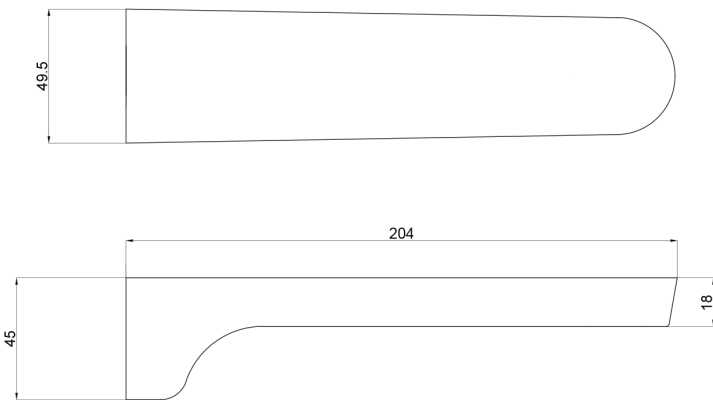

Stainless Bath Spout

PRODUCT CODE

VSS050

COLOUR/FINISHES

Brushed Stainless (304)

SPOUT REACH

180mm

PRESSURE TYPE

Mains Pressure only

MINIMUM PRESSURE

150kPa

MAXIMUM PRESSURE

500kPa (As per NZ Building Code AS/NZ 3500.1)

MAXIMUM TEMPERATURE

65°C

PLUMBING CONNECTION

15mm

Voda Plumbingware products are in full compliance with the requirements as set out in the New Zealand Building Code:

www.vodaplumbingware.co.nz/building-code-clauses/

This product is not subject to a warning or ban under section 26 of the Building Act 2004.

Specifications and dimensions correct at time of publication however are subject to change without notice.

Please refer to physical product prior to installation.

Installation instructions for this product are available from the product page on vodaplumbingware.co.nz