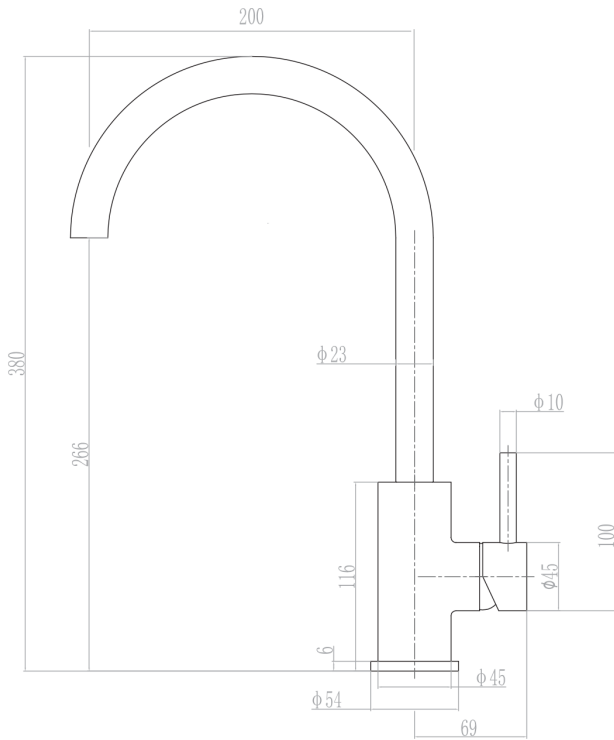

Voda Gooseneck Sink Mixer - Cold Start

PRODUCT CODE

VSS11

COLOUR/FINISHES

Chrome
Brushed Gunmetal (PVD)
Matte Black
Brushed Brass (PVD)

FEATURES

ColdStart Technology
Swivel spout

PRESSURE TYPE

WELS RATING - LOW

5 Star (5.5L/min)

PRESSURE

CARTRIDGE/HEADWORKS

European Ceramic Cartridge

MAXIMUM TEMPERATURE

65°C

BENCH HOLE SIZE

35mm

PLUMBING CONNECTION

15mm

SPOUT REACH

200mm

Voda Plumbingware products are in full compliance with the requirements as set out in the New Zealand Building Code:

www.vodaplumbingware.co.nz/building-code-clauses/