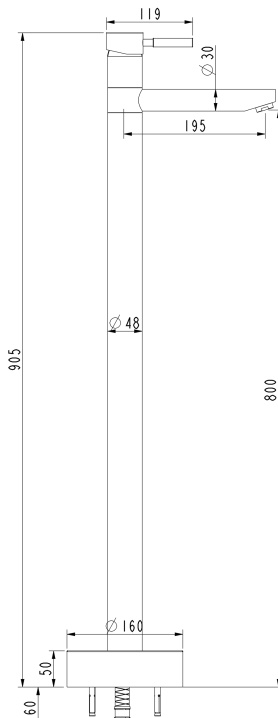

# Floor Mounted Bath Mixer

PRODUCT CODE

**VBS053**

COLOUR/FINISHES

Chrome

FEATURES

Swivel spout

PRESSURE TYPE

Mains Pressure only

MINIMUM PRESSURE

150kPa

MAXIMUM PRESSURE

500kPa (As per NZ Building Code AS/NZ 3500.1)

MAXIMUM TEMPERATURE

65°C

PLUMBING CONNECTION

15mm

SPOUT REACH

195mm

SPOUT HEIGHT

800mm

Voda Plumbingware products are in full compliance with the requirements as set out in the New Zealand Building Code:

[www.vodaplumbingware.co.nz/building-code-clauses/](http://www.vodaplumbingware.co.nz/building-code-clauses/)