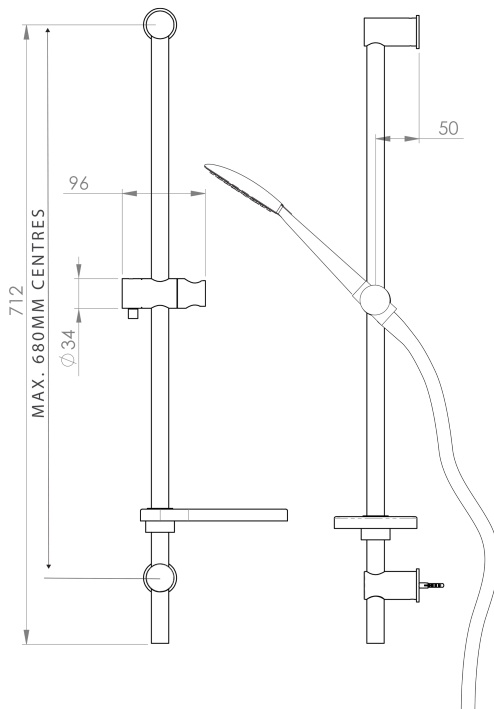

Soul Slide Shower – 3 Function

PRODUCT CODE

VSU043

COLOUR/FINISHES

Chrome

FEATURES

3 Function ABS Handpiece
Adjustable Lower Bracket – Max 680mm

PRESSURE TYPE

Mains Pressure only

MINIMUM PRESSURE

150kPa

MAXIMUM PRESSURE

500kPa (As per NZ Building Code AS/NZ 3500.1)

WELS RATING - MAINS
PRESSURE

3 Star (7.5L/min)

MAXIMUM TEMPERATURE

65°C

PLUMBING CONNECTION

15mm

Voda Plumbingware products are in full compliance with the requirements as set out in the New Zealand Building Code:

www.vodaplumbingware.co.nz/building-code-clauses/

This product is not subject to a warning or ban under section 26 of the Building Act 2004.

Specifications and dimensions correct at time of publication however are subject to change without notice.

Please refer to physical product prior to installation.

Installation instructions for this product are available from the product page on vodaplumbingware.co.nz