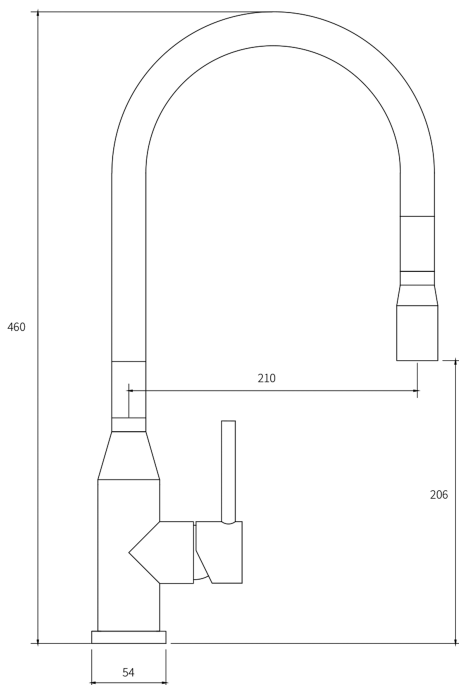

Stainless Pull Down Sink Mixer – Minimal

PRODUCT CODE	VSS011
COLOUR/FINISHES	Brushed Stainless (304) Brushed Stainless (304) + Black
FEATURES	360 Degree Pull Out Spout Swivel spout
PRESSURE TYPE	Mains Pressure only
MINIMUM PRESSURE	150kPa
MAXIMUM PRESSURE	500kPa (As per NZ Building Code AS/NZ 3500.1)
WELS RATING - MAINS PRESSURE	4 Star (7.5L/min)
CARTRIDGE/HEADWORKS	European Ceramic Cartridge
MAXIMUM TEMPERATURE	65°C
PLUMBING CONNECTION	15mm
SPOUT REACH	210mm
PULLOUT HOSE LENGTH	+300mm
BENCH HOLE SIZE	40mm

Specifications and dimensions correct at time of publication however are subject to change without notice.

Please refer to physical product prior to installation.

Installation instructions for this product are available from the product page on vodaplumbingware.co.nz