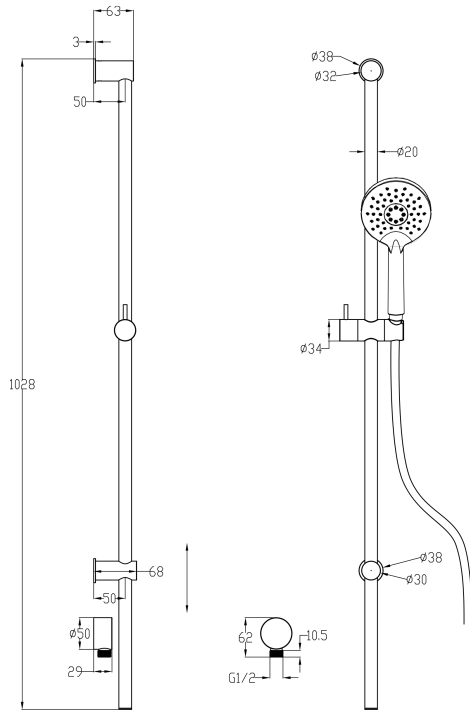

Storm Slide Shower – 3 Function

PRODUCT CODE

VST63R

FEATURES

3 Function ABS Handpiece
Adjustable Wall Fixings – Max 960mm Centres
Lead-free 304 Stainless Steel Construction

COLOUR/FINISHES

Brushed Black (PVD)
Chrome
Brushed Gunmetal (PVD)
Brushed Copper (PVD)
Brushed Stainless (304)
Brushed Brass (PVD)

PRESSURE TYPE

Mains Pressure only

WELS RATING - MAINS PRESSURE

3 Star (8.5L/min)

MINIMUM PRESSURE

150kPa

MAXIMUM PRESSURE

500kPa (As per NZ Building Code AS/NZ 3500.1)

MAXIMUM TEMPERATURE

65°C

PLUMBING CONNECTION

15mm

Voda Plumbingware products are in full compliance with the requirements as set out in the New Zealand Building Code:

www.vodaplumbingware.co.nz/building-code-clauses/

Installation instructions for this product are available from the product page on vodaplumbingware.co.nz