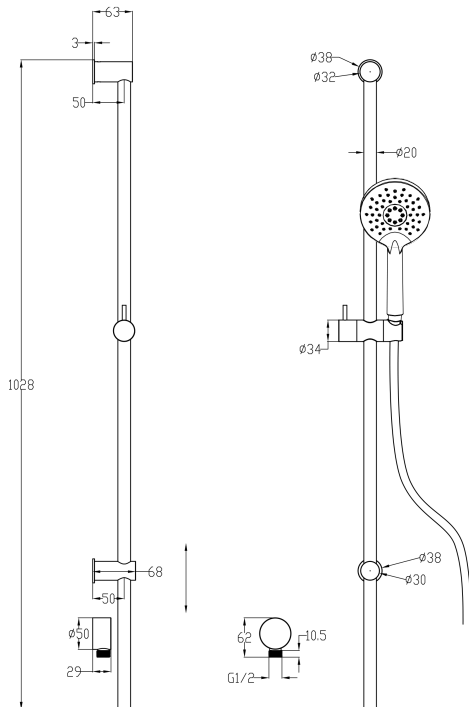

Storm Slide Shower – 3 Function

PRODUCT CODE

VST63RBB

COLOUR/FINISHES

Brushed Brass (PVD)

Chrome
Brushed Gunmetal (PVD)
Brushed Copper (PVD)
Brushed Nickel (PVD)
Brushed Brass (PVD)

FEATURES

Adjustable Wall Fixings – Max 960mm Centres

MAXIMUM TEMPERATURE

65°C

PLUMBING CONNECTION

15mm

Voda Plumbingware products are in full compliance with the requirements as set out in the New Zealand Building Code:

www.vodaplumbingware.co.nz/building-code-clauses/