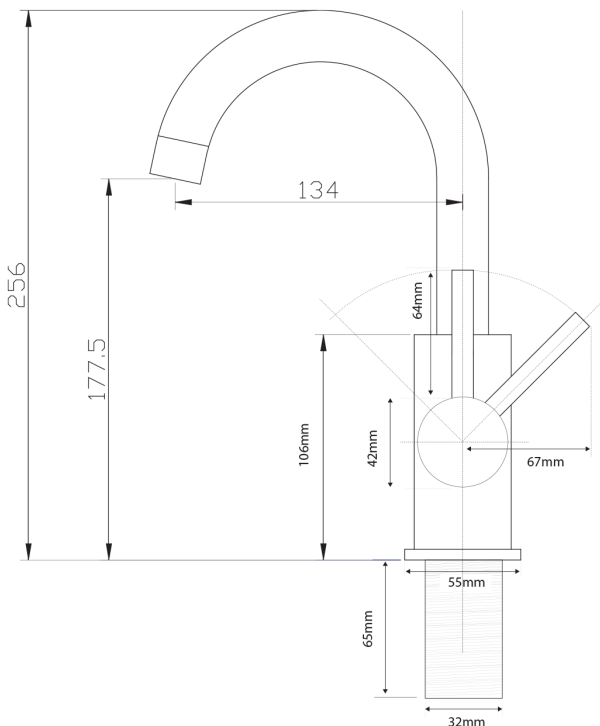

Stainless Minimal Gooseneck Basin Mixer

PRODUCT CODE	VSS024
COLOUR/FINISHES	Brushed Stainless (304)
FEATURES	Swivel spout
SPOUT REACH	134mm
SPOUT TYPE	Swivel
PRESSURE TYPE	All Pressures
MINIMUM PRESSURE	35kPa
MAXIMUM PRESSURE	500kPa (As per NZ Building Code AS/NZ 3500.1)
WELS RATING - MAINS PRESSURE	5 Star (6L/min)
WELS RATING - LOW PRESSURE	4 Star (7L/min)
CARTRIDGE/HEADWORKS	European Ceramic Cartridge
PLUMBING CONNECTION	15mm
MAXIMUM TEMPERATURE	65°C

Voda Plumbingware products are in full compliance with the requirements as set out in the New Zealand Building Code:

www.vodaplumbingware.co.nz/building-code-clauses/

This product is not subject to a warning or ban under section 26 of the Building Act 2004.

Specifications and dimensions correct at time of publication however are subject to change without notice.

Please refer to physical product prior to installation.

Installation instructions for this product are available from the product page on vodaplumbingware.co.nz