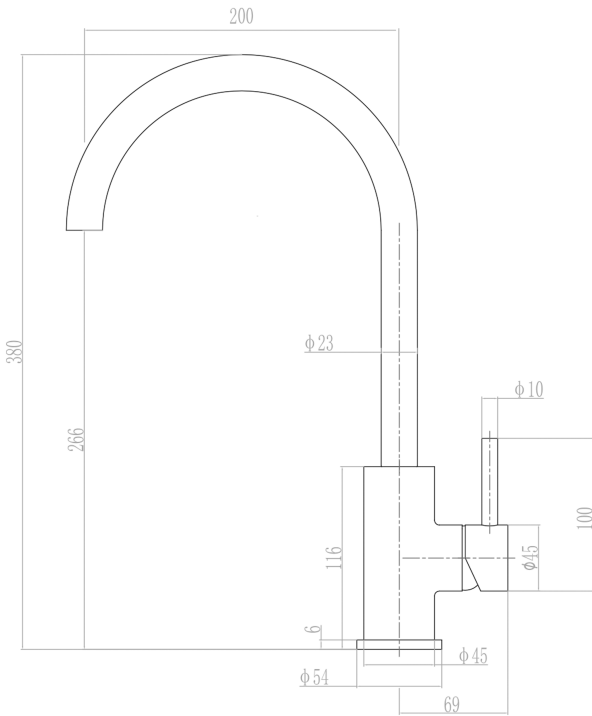

# EcoMinimal Gooseneck Sink Mixer

PRODUCT CODE

**VMIN11**

COLOUR/FINISHES

Chrome  
Matte Black  
Brushed Stainless (304)  
Brushed Brass (PVD)

FEATURES

360 Degree Swivel Spout  
Brass construction  
ColdStart Technology  
Lead-free 304 Stainless Steel Construction

PRESSURE TYPE

Mains Pressure only

MINIMUM PRESSURE

150kPa

MAXIMUM PRESSURE

500kPa (As per NZ Building Code AS/NZ 3500.1)

WELS RATING - MAINS  
PRESSURE

4 Star (7L/min)

MAXIMUM TEMPERATURE

65°C

PLUMBING CONNECTION

15mm

Voda Plumbingware products are in full compliance with the requirements as set out in the New Zealand Building Code:

[www.vodaplumbingware.co.nz/building-code-clauses/](http://www.vodaplumbingware.co.nz/building-code-clauses/)