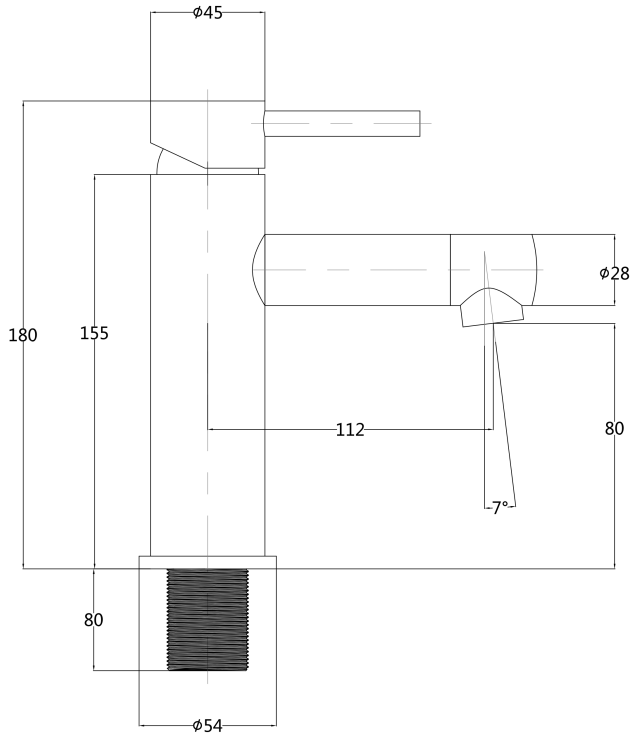

EcoMinimal Basin Mixer

PRODUCT CODE

VMIN20

COLOUR/FINISHES

Chrome
Matte Black
Brushed Stainless (304)
Brushed Brass (PVD)

FEATURES

Lead-free 304 Stainless Steel Construction

PRESSURE TYPE

MAXIMUM TEMPERATURE

65°C

PLUMBING CONNECTION

15mm

Voda Plumbingware products are in full compliance with the requirements as set out in the New Zealand Building Code:

www.vodaplumbingware.co.nz/building-code-clauses/