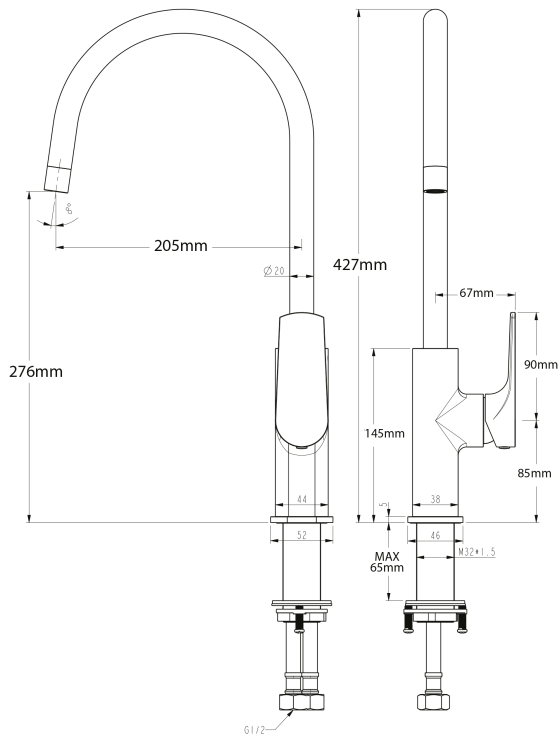

# Tide Gooseneck Sink Mixer

PRODUCT CODE	<b>VTD11</b>
COLOUR/FINISHES	Chrome Brushed Gunmetal (PVD) Matte Black Brushed Nickel (PVD) Brushed Brass (PVD)
FEATURES	360 Degree Swivel Spout ColdStart Technology DR Brass Mixer Body
PRESSURE TYPE	All Pressures
MINIMUM PRESSURE	35kPa
MAXIMUM PRESSURE	500kPa (As per NZ Building Code AS/NZ 3500.1)
WELS RATING - MAINS PRESSURE	3 Star (8L/min)
WELS RATING - LOW PRESSURE	3 Star (8L/min)
MAXIMUM TEMPERATURE	65°C
PLUMBING CONNECTION	15mm
CERTIFICATION	WaterMark Certified
SPOUT REACH	205mm

Voda Plumbingware products are in full compliance with the requirements as set out in the New Zealand Building Code:

[www.vodaplumbingware.co.nz/building-code-clauses/](http://www.vodaplumbingware.co.nz/building-code-clauses/)