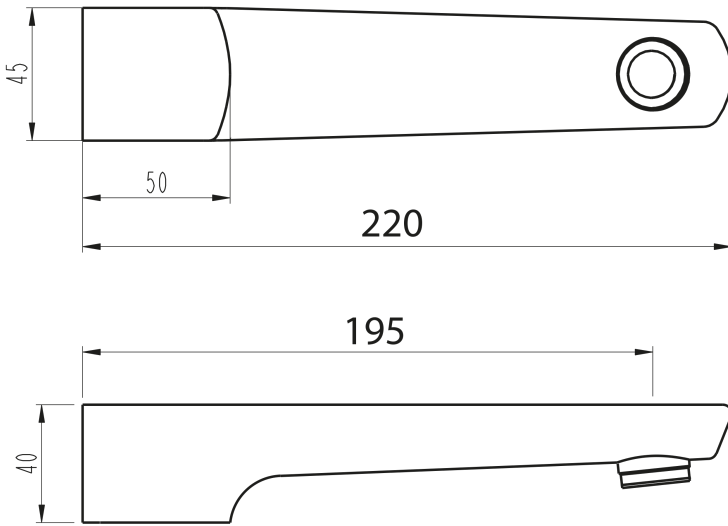

Tide Bath Spout

PRODUCT CODE

VTD91

COLOUR/FINISHES

Chrome
Brushed Gunmetal (PVD)
Matte Black
Brushed Nickel (PVD)
Brushed Brass (PVD)

PRESSURE TYPE

All Pressures

MINIMUM PRESSURE

35kPa

MAXIMUM PRESSURE

500kPa (As per NZ Building Code AS/NZ 3500.1)

MAXIMUM TEMPERATURE

65°C

PLUMBING CONNECTION

15mm

SPOUT REACH

195mm

Voda Plumbingware products are in full compliance with the requirements as set out in the New Zealand Building Code:

www.vodaplumbingware.co.nz/building-code-clauses/

This product is not subject to a warning or ban under section 26 of the Building Act 2004.