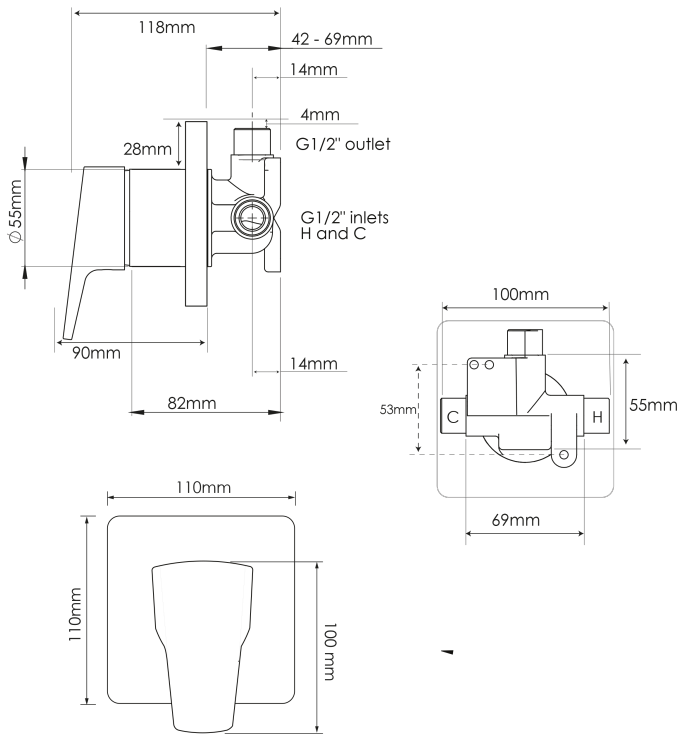

Tide Shower Mixer with VORTEX Technology

PRODUCT CODE

VTD40

COLOUR/FINISHES

Chrome
Brushed Gunmetal (PVD)
Matte Black
Brushed Nickel (PVD)
Brushed Brass (PVD)

FEATURES

Brass construction
VORTEX technology

FACEPLATE DIMENSIONS [W X H]

110mm x 110mm

PRESSURE TYPE

All Pressures
Unequal/Low Pressure

MINIMUM PRESSURE

17kPa

MAXIMUM PRESSURE

500kPa (As per NZ Building Code AS/NZ 3500.1)

MAXIMUM TEMPERATURE

65°C

CARTRIDGE/HEADWORKS

European Ceramic Cartridge

PLUMBING CONNECTION

15mm

Voda Plumbingware products are in full compliance with the requirements as set out in the New Zealand Building Code:

www.vodaplumbingware.co.nz/building-code-clauses/