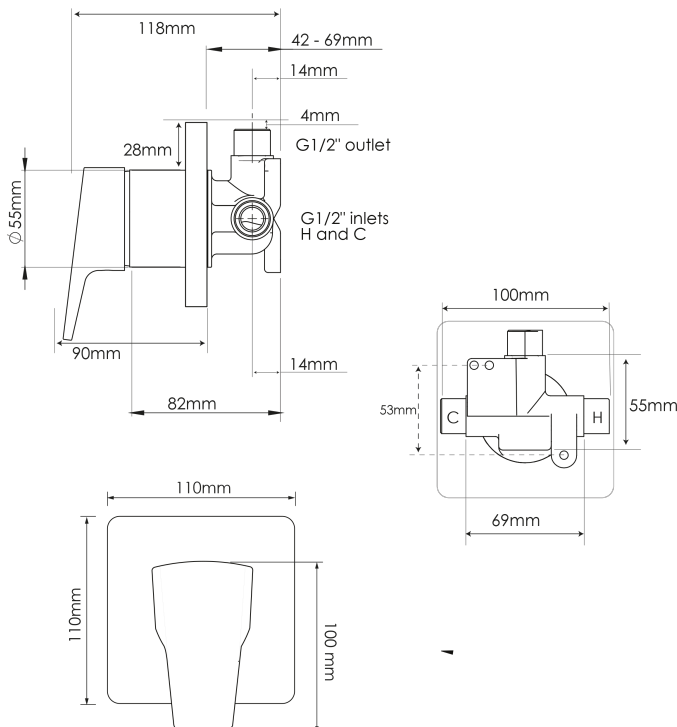

FACEPLATE DIMENSIONS [W X H]

110mm x 110mm

PRESSURE TYPE

All Pressures
Unequal/Low Pressure

MINIMUM PRESSURE

17kPa

MAXIMUM PRESSURE

500kPa (As per NZ Building Code AS/NZ 3500.1)

MAXIMUM TEMPERATURE

65°C

CARTRIDGE/HEADWORKS

European Ceramic Cartridge

PLUMBING CONNECTION

15mm

Voda Plumbingware products are in full compliance with the requirements as set out in the New Zealand Building Code: