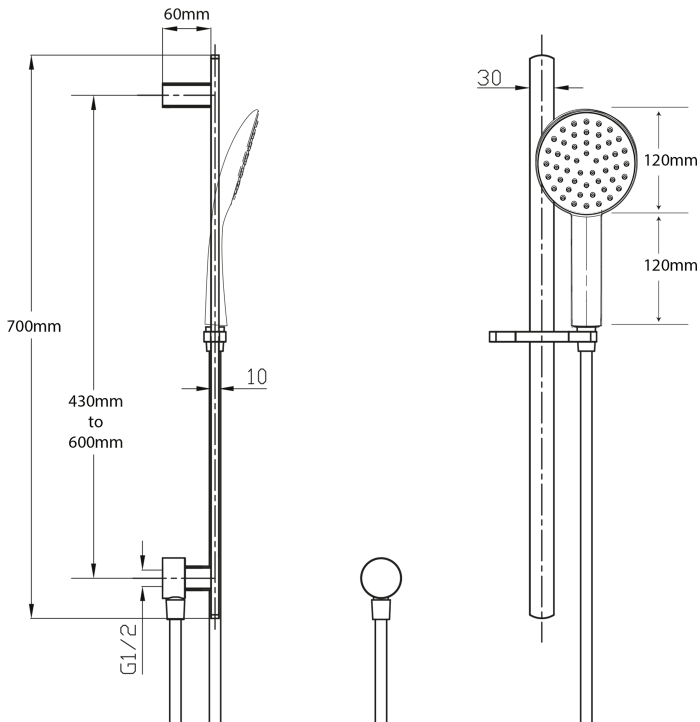

Tide Deluxe Slide Shower

PRODUCT CODE

VTD61RCH

COLOUR/FINISHES

Chrome

Brushed Gunmetal (PVD)

Matte Black

Brushed Nickel (PVD)

MAXIMUM TEMPERATURE

65°C

PLUMBING CONNECTION

15mm

Voda Plumbingware products are in full compliance with the requirements as set out in the New Zealand Building Code:

www.vodaplumbingware.co.nz/building-code-clauses/