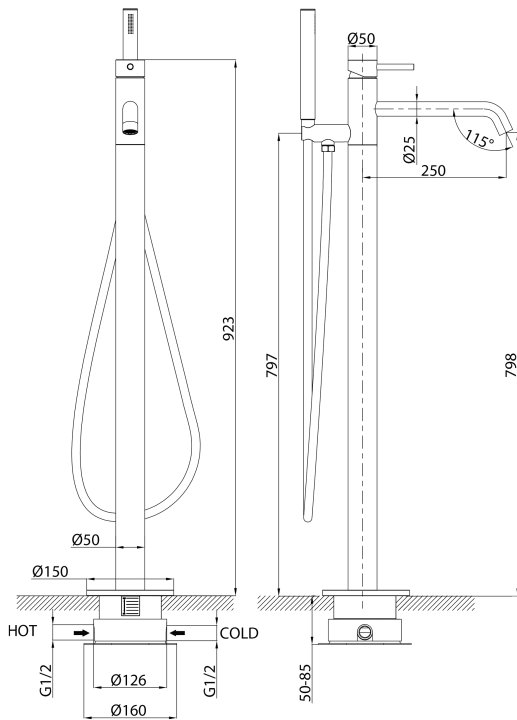

Storm Floor Mounted Bath Mixer with Hand Shower

PRODUCT CODE

VST95

COLOUR/FINISHES

Brushed Black (PVD)
 Chrome
 Brushed Gunmetal (PVD)
 Brushed Copper (PVD)
 Brushed Stainless (304)
 Brushed Brass (PVD)

FEATURES

MAXIMUM PRESSURE

500kPa (As per NZ Building Code AS/NZ 3500.1)

MAXIMUM TEMPERATURE

65°C

PLUMBING CONNECTION

15mm

SPOUT HEIGHT

798mm

SPOUT REACH

250mm

Voda Plumbingware products are in full compliance with the requirements as set out in the New Zealand Building Code:

www.vodaplumbingware.co.nz/building-code-clauses/

This product is not subject to a warning or ban under section 26 of the Building Act 2004.

Specifications and dimensions correct at time of publication however are subject to change without notice.

Please refer to physical product prior to installation.

Installation instructions for this product are available from the product page on vodaplumbingware.co.nz