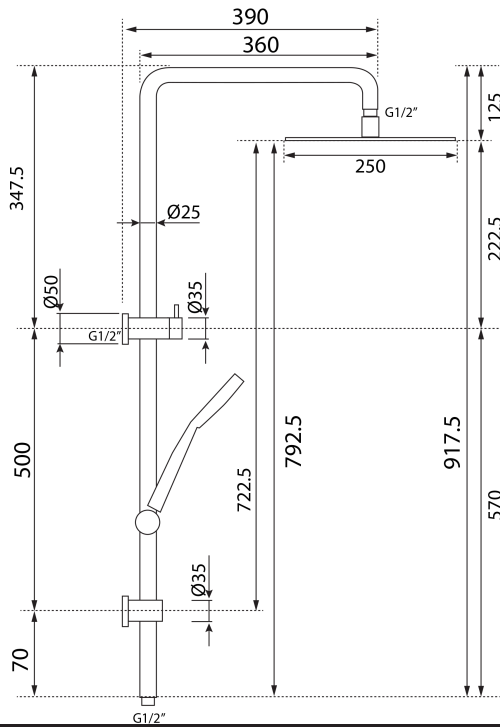

Aegis-316 Double Head Shower - 3 Function

PRODUCT CODE

VOD73RSS

FEATURES

3 Function ABS Handpiece
Built in diverter
Interchangeable Inlet/diverter position
Lead-free 316 Stainless Steel

COLOUR/FINISHES

Brushed Stainless (316)

DRENCHER DIMENSIONS

250mm Diameter

PRESSURE TYPE

Mains Pressure only

MINIMUM PRESSURE

150kPa

MAXIMUM PRESSURE

500kPa (As per NZ Building Code AS/NZ 3500.1)

WELS RATING - MAINS

3 Star (8.5L/min)

PRESSURE

MAXIMUM TEMPERATURE

65°C

Voda Plumbingware products are in full compliance with the requirements as set out in the New Zealand Building Code:

www.vodaplumbingware.co.nz/building-code-clauses/