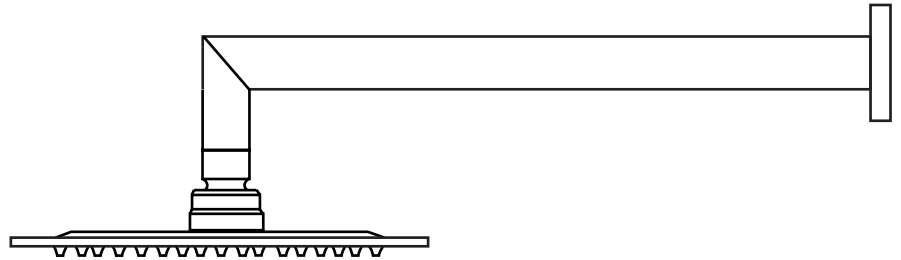

## Wall Mounted Shower Drencher (Square) Chrome **VECL81SWCH**

Congratulations on your purchase of this high quality product from Voda Plumbingware.  
Please read the following before installation and retain (along with your receipt) for future reference.

Note: This shower rose has a flow controller attached between the arm and the rose. If a greater water flow is required, you can remove this controller - however if removed, this product will no longer achieve a WELS rating of 3 stars.