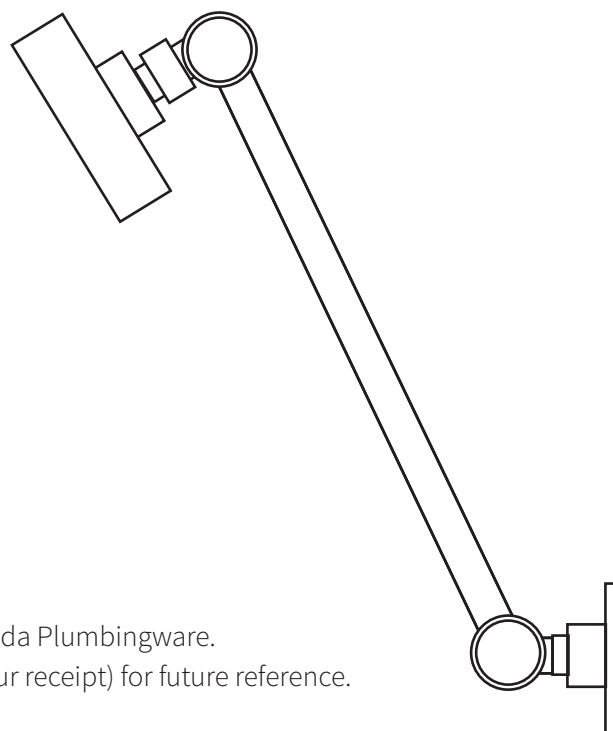

## VODA Deluxe High Rise Shower Rose Chrome **VMS81RWCH**

9 421027 599598

Congratulations on your purchase of this high quality product from Voda Plumbingware.  
Please read the following before installation and retain (along with your receipt) for future reference.