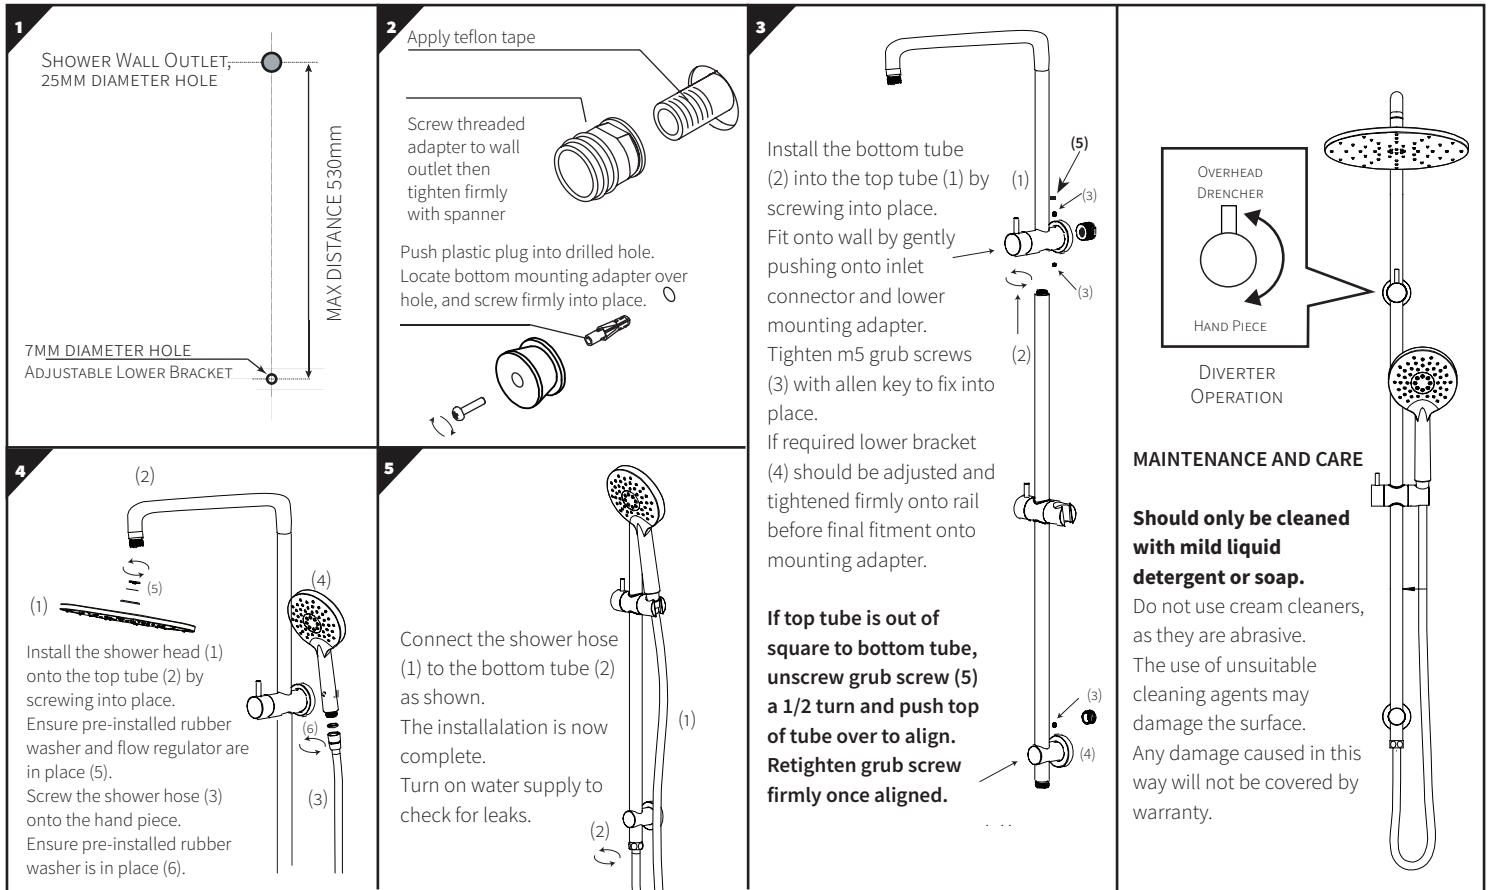

ATTACH PROOF OF PURCHASE HERE

Note: This shower has a WELS certified flow restrictor fitted to the handpiece (see diagram 5). If you want a greater flow, remove this disc but note that this will not give a WELS 3-star water rating anymore.